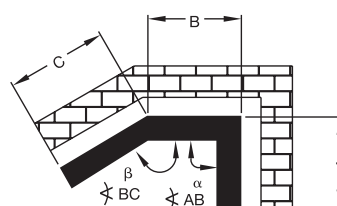

zehnder radiavector

Zehnder Radiavector convectors are distinguished by their high efficiency and compact size. They may be installed in front of windows, in a greenhouse, and in floor-mounted channels. Being only 70 to 280 mm high, they save a lot of space. Owing to their compact size, the convectors can be installed directly in front of glass facades. Welded-on feet and decorative grating fi-

zehnder radiavector

zehnder radiavector completto

Technical parameters

Installation length from 500 to 6000 mm
 Installation height from 70 to 280 mm
 Installation depth from 73 to 317 mm

Operating pressure

Standard max. 5 bar (test 6.5 bar)
 High pressure (Special order) max. 10 bar (test 13 bar)
 Operating temperature max. 120 °C

Special configurations:

- With various connection modes, including the Completto version with integral thermal valve
- Corner models and bench-like models
- Intermediate lengths and lengths in excess of standard sizes (up to 7000 mm)
- With reflective screen
- Zinc-plated finish
- Choice of colours from 700-colour palette of RAL and NCS S

Zehnder Radiavektor RV

Installation height	2-tube	2-tube (with additional fins)	3-tube	4-tube	5-tube
mm	Installation depth 73 mm	Installation depth 103 mm	Installation depth 134 mm	Installation depth 196 mm	Installation depth 257 mm
280	214	224	324	434	544
210	213	223	323	433	543
140	212	222	322	432	542
70	211	221	321	431	541