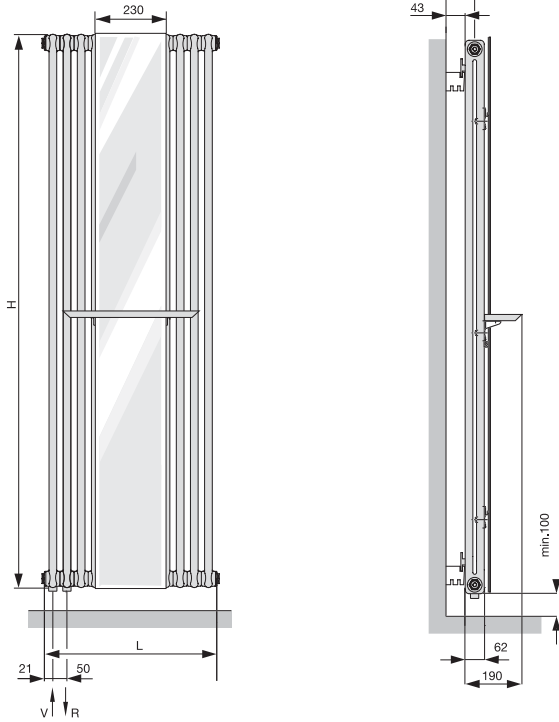

zehnder charleston mirror

Zehnder Charleston Mirror

Natural beauty for the hallway, and living room. The long, rectangular mirror gives the Charleston Mirror an elegant, classical look and charm. The mirror matches perfectly with the curved beechwood shelf, which can be mounted at any height. The precision steel radiator, containing two rows of vertical tubes provides high heating output.

Material: Steel
Operating pressure: up to 10 bar
Connection: From below, G 1/2"
Coating: Enamel
(colour selection shown in Zehnder catalogue)

Models for closed heating systems:

Model	Overall height (mm)	Overall length (mm)	Heat capacity (W)	
			$\Delta T=50K$	$\Delta T=60K$
CM 2180-12	1792	552	1401	1762
CM 2180-16	1792	736	1868	2350