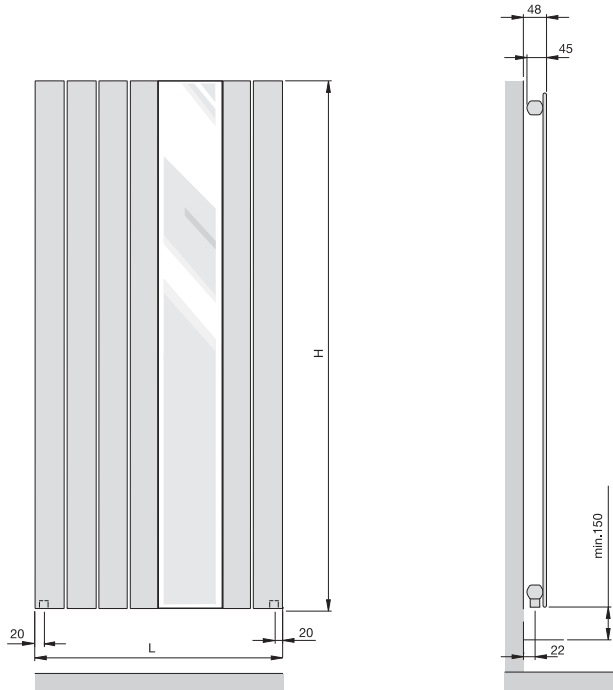

zehnder nova mirror

Zehnder Nova Mirror

The compact size of Zehnder Nova Mirror radiators attracts attention. The flat Zehnder Nova Mirror is an example of style and elegance and promotes rational use of space. The mirror, which is mounted flush with the front surface of the tubes, gives this model a high degree of functionality.

Material: Steel
Operating pressure: up to 4.5 bar
Connection: From below, G 1/2"
Coating: Enamel
(colour selection shown in Zehnder catalogue)

Models for closed heating systems:

Model	Overall height (mm)	Overall length (mm)	Heat capacity (W)	
			$\Delta T=50K$	$\Delta T=60K$
NVM 180-6	1800	638	732	921
NVM 180-8	1800	780	976	1228

Zehnder Group
Export Division
Information Office
Almweg 34
D-77933 Lahr
Tel. +49 (0) 7821 586 392
Fax +49 (0) 7821 586 406
zehnderexport@zehndergroup.com
www.zehnder.eu

Zehnder Group
Export Division
Information Office
7, rue Jean Mermoz
F-91031 Evry Cedex
Tél 33 1 69 36 16 15
Fax 33 1 69 36 15 33
export@zehndergroup.com
www.zehnder.eu

zehnder