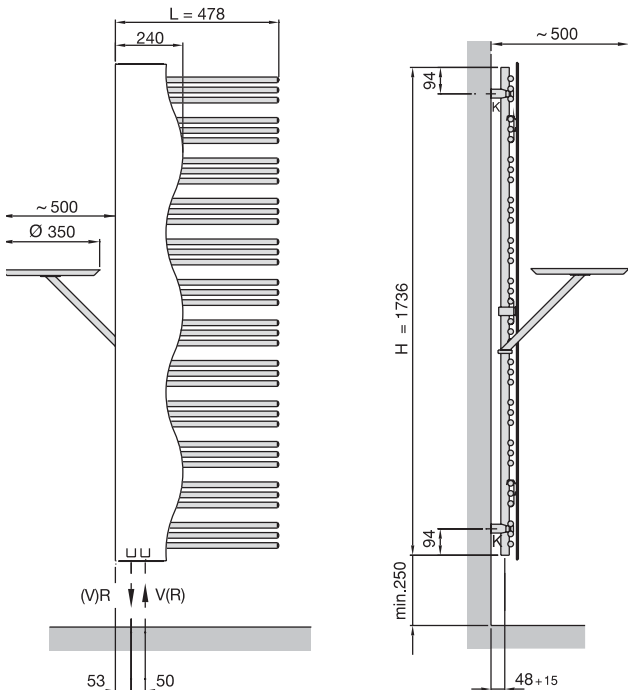

Material: Steel  
 Operating pressure: up to 12 bar  
 Connection: From below, G 1/2"  
 Coating: Enamel  
 (colour selection shown in Zehnder catalogue) Chrome plated