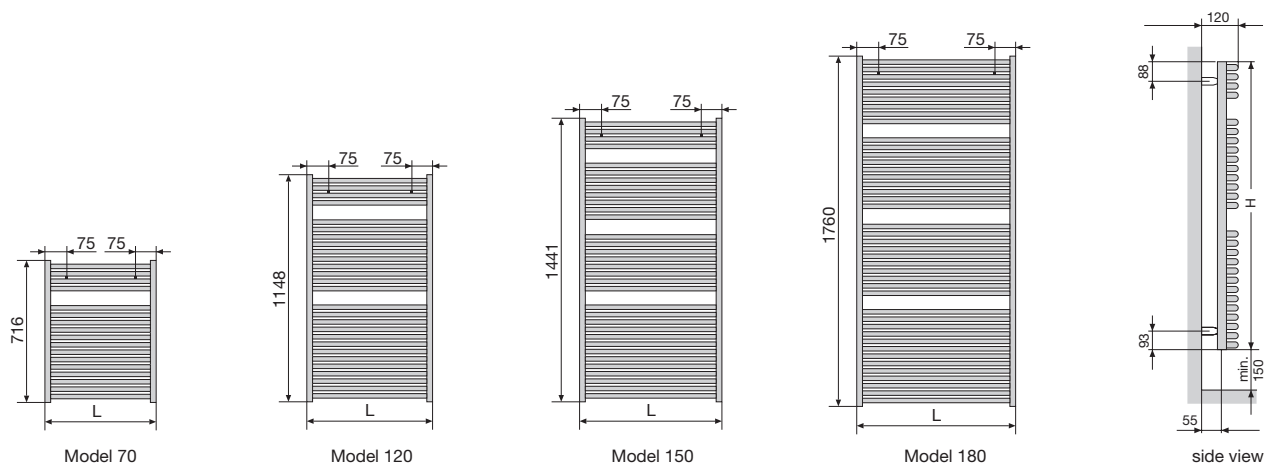

Material: Steel
 Operating pressure: up to 11.5 bar
 Connection: From below, G 1/2"
 Coating: enamel (colour selection shown in Zehnder catalogue)

Models for closed heating systems:

Model	Overall height (mm)	Overall length (mm)	Heat capacity (W)	
			$\Delta T=50K$	$\Delta T=60K$
JAB-070-050	716	495	351	442
JAB-120-050	1148	495	548	689
JAB-150-050	1441	495	685	862
JAB-180-050	1760	495	853	1073
JAB-070-060	716	595	420	528
JAB-120-060	1148	595	653	821
JAB-150-060	1441	595	802	1009
JAB-180-060	1760	595	1013	1274
JAB-180-075	1760	746	1252	1575

Electric models (electric heater DBM)

Model	Overall height (mm)	Overall length (mm)	Immersion Electric rating
			(W)
JAE-070-050-DD	843	495	300
JAE-120-050-DD	1275	495	600
JAE-150-050-DD	1563	495	750
JAE-180-050-DD	1887	495	900
JAE-180-060-DD	1887	595	1200

Material: Steel
 Operating pressure: up to 11.5 bar
 Connection: From below, G 1/2"
 Coating: Chrome plated (not all sizes)

Zehnder Janda Chrome models for closed heating systems:

Model	Overall height (mm)	Overall length (mm)	Heat capacity (W)	
			$\Delta T=50K$	$\Delta T=60K$
JABC-070-050	716	495	251	314
JABC-120-050	1148	495	396	496
JABC-150-050	1441	495	495	621
JABC-180-050	1760	495	603	756
JABC-070-060	716	595	294	369
JABC-120-060	1148	595	468	587
JABC-150-060	1441	595	585	733
JABC-180-060	1760	595	720	904

Zehnder Janda Chrom electric models (electric heater DBM)

Model	Overall height (mm)	Overall length (mm)	Immersion Electric rating
			(W)
JAEC-070-050-DD	843	495	200
JAEC-120-050-DD	1275	495	300
JAEC-150-050-DD	1563	495	500
JAEC-180-060-DD	1887	595	750