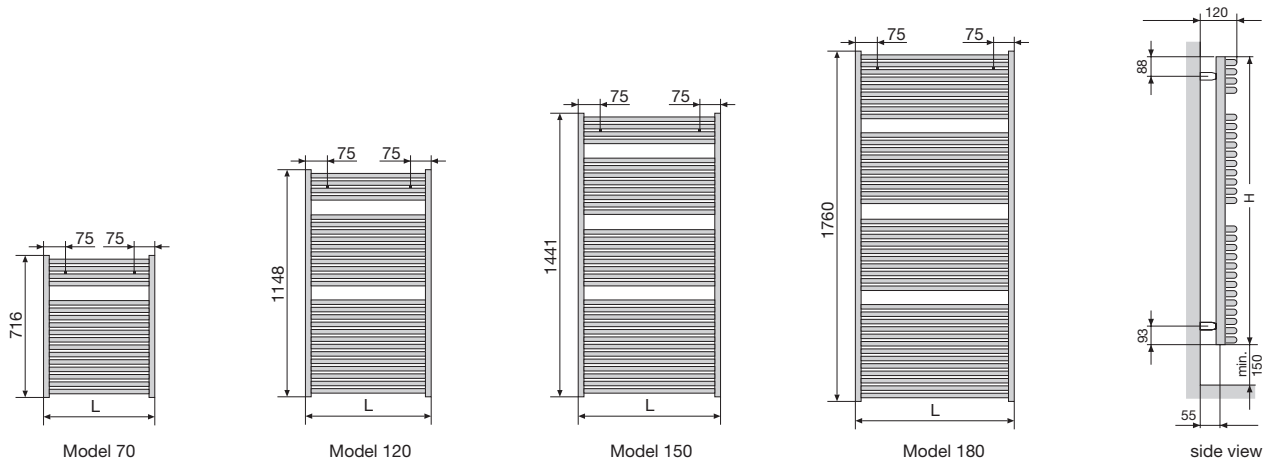

zehnder *janda*

zehnder

Using Zehnder Janda radiators, you can easily create the bathroom of your dreams – pleasing to the eye, functional and cozy. The elegantly curved horizontal tubes emit not only warmth but also lightness. The lightness effect is inherent to all basic models, which may be modified depending upon the required size or colour. Palpable comfort level is achieved by virtue of design: towels or bath robes can be easily placed on the horizontal tubes. Zehnder Janda radiators are comprised of horizontal and D-profiled vertical tubes.

Material: Steel
 Operating pressure: up to 11.5 bar
 Connection: From below, G 1/2"
 Coating: enamel (colour selection shown in Zehnder catalogue)

Models for closed heating systems:

Model	Overall height (mm)	Overall length (mm)	Heat capacity (W)	
			$\Delta T=50K$	$\Delta T=60K$
JAB-070-050	716	495	351	442
JAB-120-050	1148	495	548	689
JAB-150-050	1441	495	685	862
JAB-180-050	1760	495	853	1073
JAB-070-060	716	595	420	528
JAB-120-060	1148	595	653	821
JAB-150-060	1441	595	802	1009
JAB-180-060	1760	595	1013	1274
JAB-180-075	1760	746	1252	1575

Electric models (electric heater DBM)

Model	Overall height (mm)	Overall length (mm)	Immersion Electric rating
			(W)
JAE-070-050-DD	843	495	300
JAE-120-050-DD	1275	495	600
JAE-150-050-DD	1563	495	750
JAE-180-050-DD	1887	495	900
JAE-180-060-DD	1887	595	1200

Material: Steel
 Operating pressure: up to 11.5 bar
 Connection: From below, G 1/2"
 Coating: Chrome plated (not all sizes)

Zehnder Janda Chrome models for closed heating systems:

Model	Overall height (mm)	Overall length (mm)	Heat capacity (W)	
			$\Delta T=50K$	$\Delta T=60K$
JABC-070-050	716	495	251	314
JABC-120-050	1148	495	396	496
JABC-150-050	1441	495	495	621
JABC-180-050	1760	495	603	756
JABC-070-060	716	595	294	369
JABC-120-060	1148	595	468	587
JABC-150-060	1441	595	585	733
JABC-180-060	1760	595	720	904