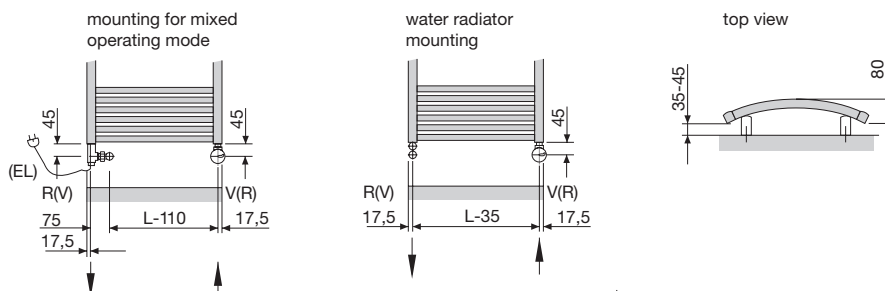

Material: Steel
 Operating pressure: up to 11.5 bar
 Connection: From below, G 1/2"
 Coating: enamel (colour selection shown in Zehnder catalogue)

Models for closed heating systems:

Model	Overall height (mm)	Overall length (mm)	Heat capacity (W)	
			$\Delta T=50K$	$\Delta T=60K$
JAB-070-050	716	495	351	442
JAB-120-050	1148	495	548	689
JAB-150-050	1441	495	685	862
JAB-180-050	1760	495	853	1073
JAB-070-060	716	595	420	528
JAB-120-060	1148	595	653	821
JAB-150-060	1441	595	802	1009
JAB-180-060	1760	595	1013	1274
JAB-180-075	1760	746	1252	1575

Electric models (electric heater DBM)

Model	Overall height (mm)	Overall length (mm)	Immersion Electric rating
			(W)
JAE-070-050-DD	843	495	300
JAE-120-050-DD	1275	495	600
JAE-150-050-DD	1563	495	750
JAE-180-050-DD	1887	495	900
JAE-180-060-DD	1887	595	1200

Material: Steel
 Operating pressure: up to 11.5 bar
 Connection: From below, G 1/2"
 Coating: Chrome plated (not all sizes)

Zehnder Janda Chrome models for closed heating systems:

Model	Overall height (mm)	Overall length (mm)	Heat capacity (W)	
			$\Delta T=50K$	$\Delta T=60K$
JABC-070-050	716	495	251	314
JABC-120-050	1148	495	396	496
JABC-150-050	1441	495	495	621
JABC-180-050	1760	495	603	756
JABC-070-060	716	595	294	369
JABC-120-060	1148	595	468	587
JABC-150-060	1441	595	585	733
JABC-180-060	1760	595	720	904