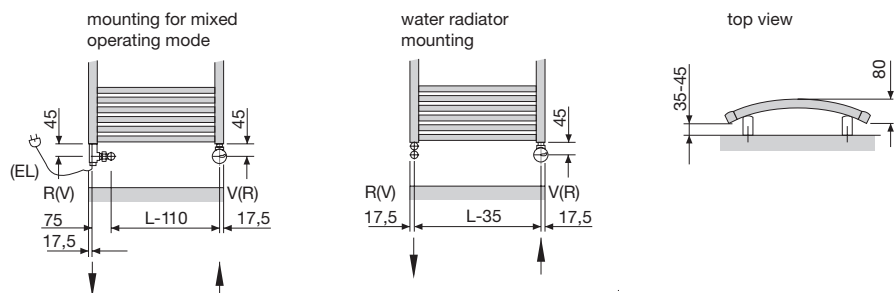

Material: Steel
 Operating pressure: up to 11.5 bar
 Connection: From below, G 1/2"
 Coating: enamel (colour selection shown in Zehnder catalogue)

Models for closed heating systems:

Model	Overall height (mm)	Overall length (mm)	Heat capacity (W)	
			$\Delta T=50K$	$\Delta T=60K$
JAB-070-050	716	495	351	442
JAB-120-050	1148	495	548	689
JAB-150-050	1441	495	685	862
JAB-180-050	1760	495	853	1073
JAB-070-060	716	595	420	528
JAB-120-060	1148	595	653	821
JAB-150-060	1441	595	802	1009
JAB-180-060	1760	595	1013	1274
JAB-180-075	1760	746	1252	1575

Electric models (electric heater DBM)

Model	Overall height (mm)	Overall length (mm)	Immersion Electric rating
			(W)
JAE-070-050-DD	843	495	300
JAE-120-050-DD	1275	495	600
JAE-150-050-DD	1563	495	750
JAE-180-050-DD	1887	495	900
JAE-180-060-DD	1887	595	1200

Material: Steel
 Operating pressure: up to 11.5 bar
 Connection: From below, G 1/2"
 Coating: Chrome plated (not all sizes)

Zehnder Janda Chrome models for closed heating systems:

Model	Overall height (mm)	Overall length (mm)	Heat capacity (W)	
			$\Delta T=50K$	$\Delta T=60K$
JABC-070-050	716	495	251	314
JABC-120-050	1148	495	396	496
JABC-150-050	1441	495	495	621
JABC-180-050	1760	495	603	756
JABC-070-060	716	595	294	369
JABC-120-060	1148	595	468	587
JABC-150-060	1441	595	585	733
JABC-180-060	1760	595	720	904

Zehnder Janda Chrom electric models (electric heater DBM)

Model	Overall height (mm)	Overall length (mm)	Immersion Electric rating
			(W)
JAEC-070-050-DD	843	495	200
JAEC-120-050-DD	1275	495	300
JAEC-150-050-DD	1563	495	500
JAEC-180-060-DD	1887	595	750